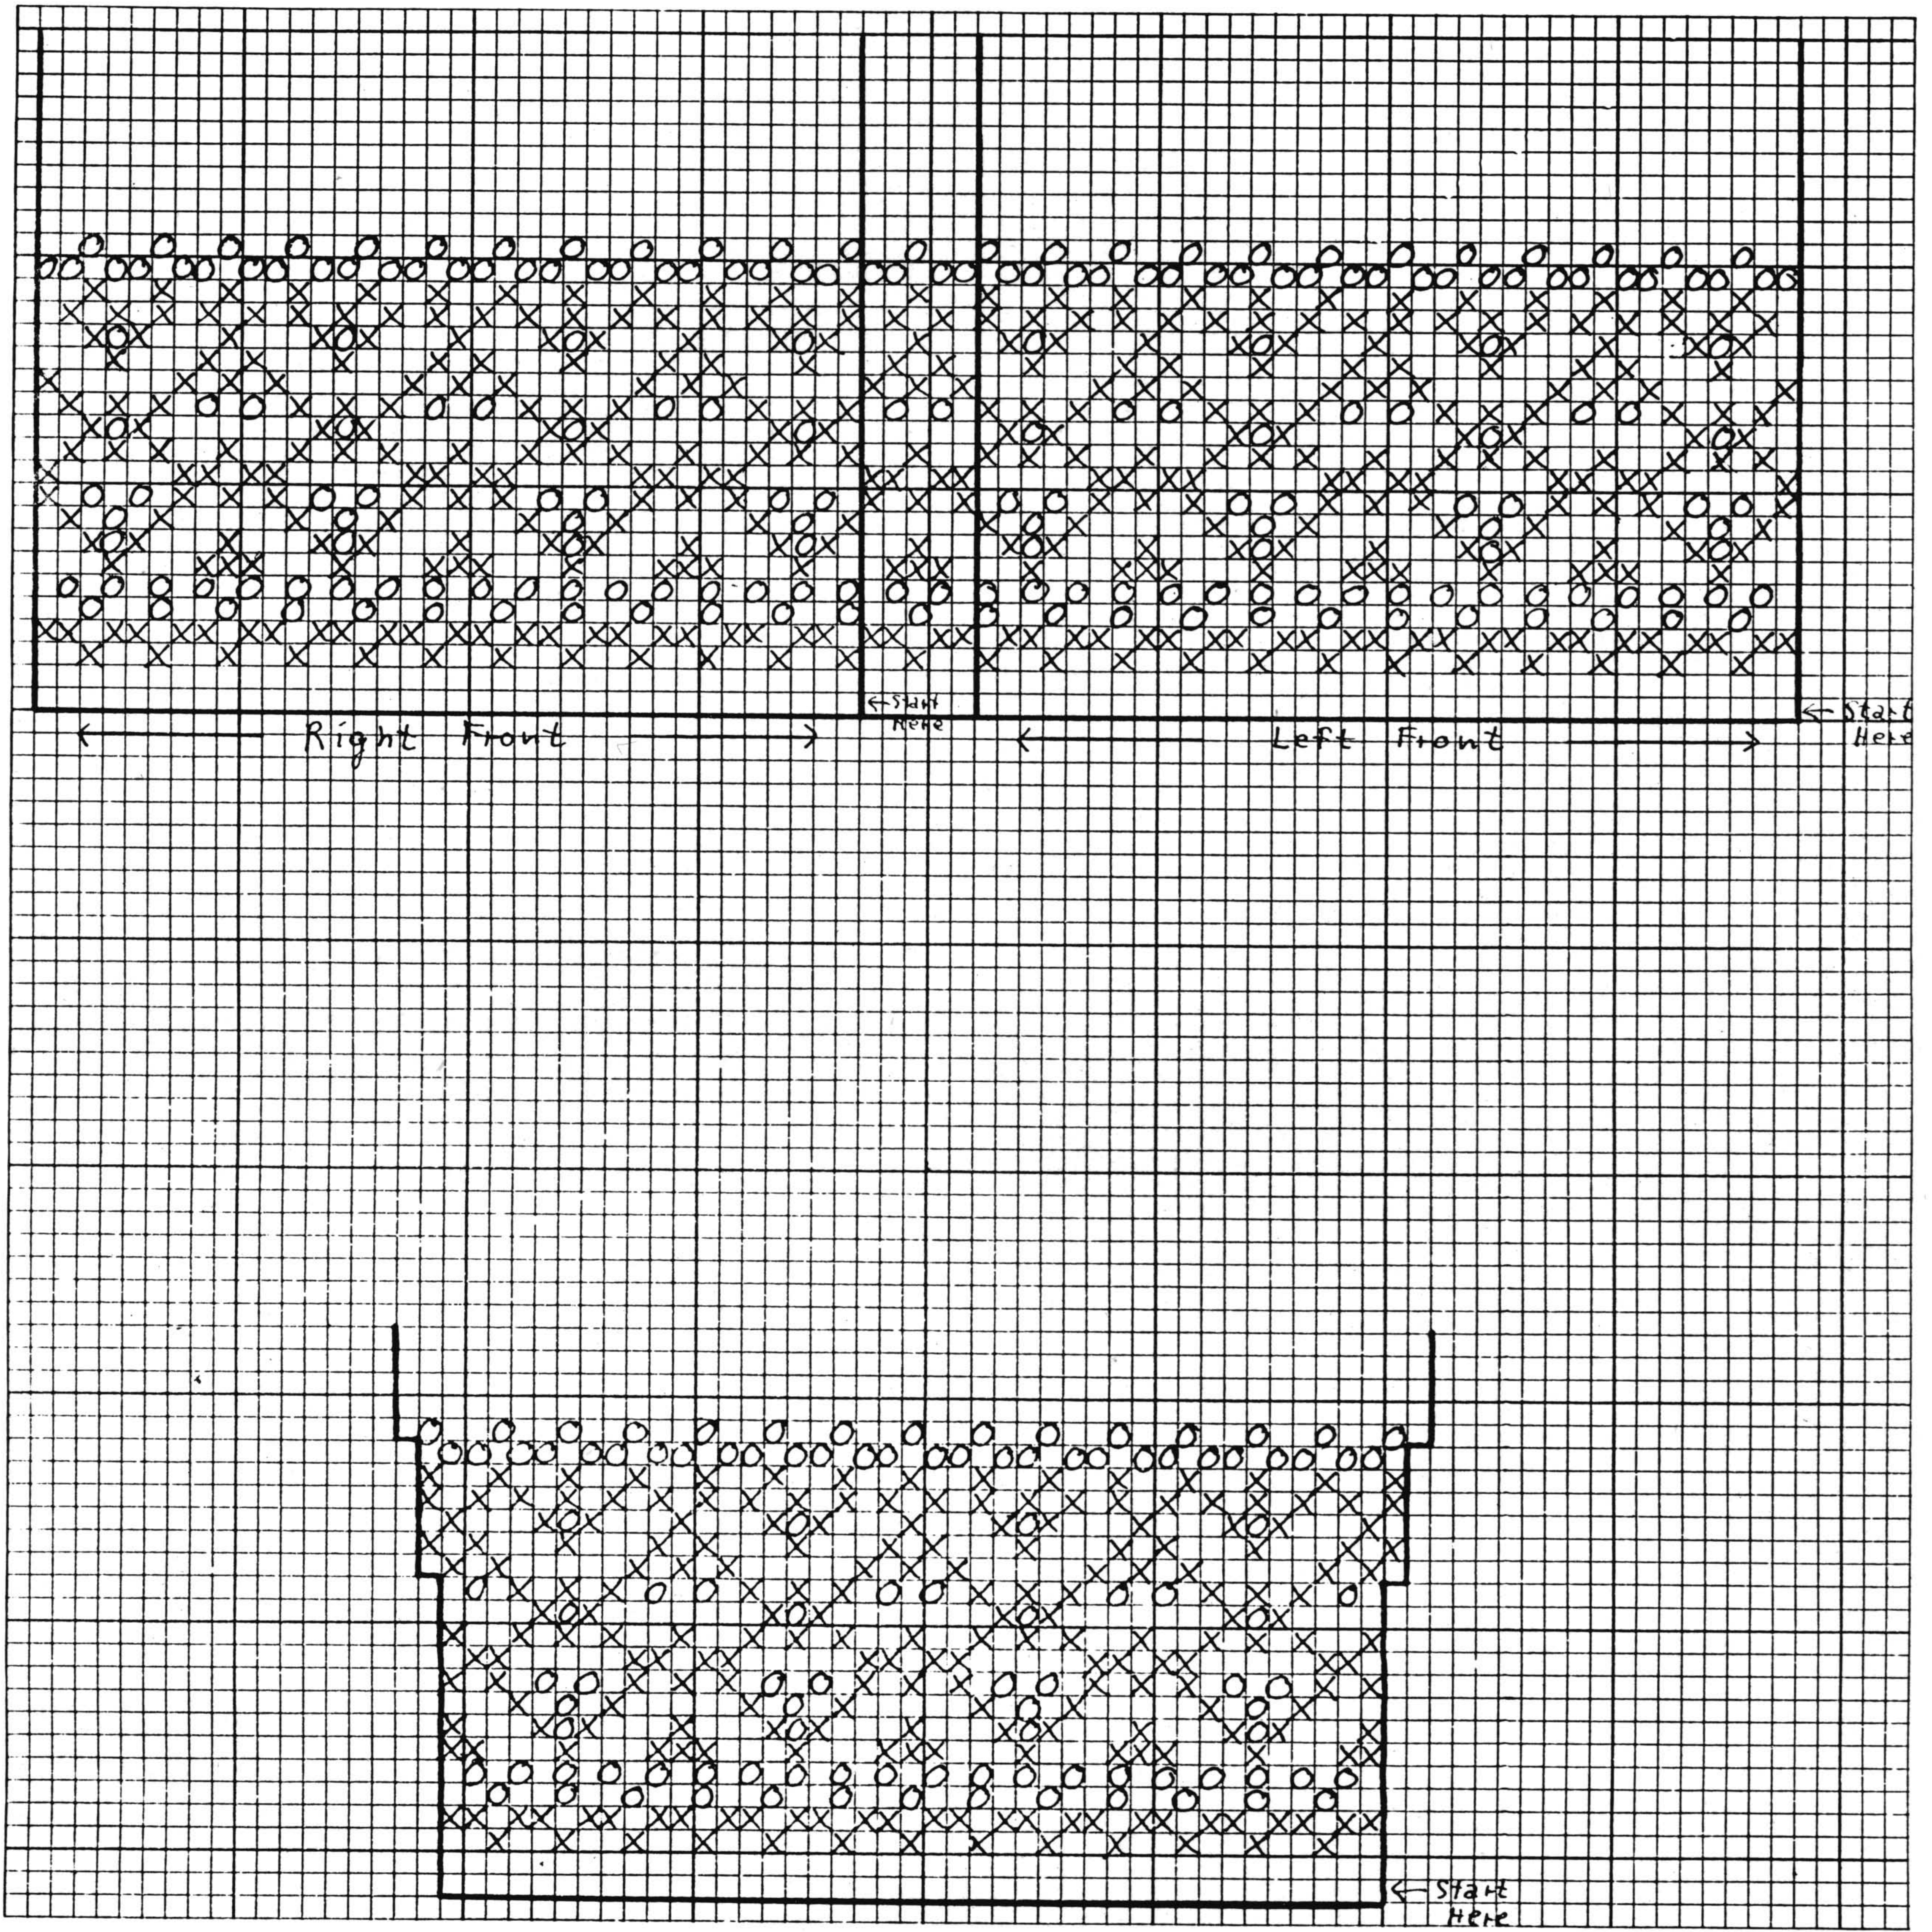

BACK AND FRONT

SLEEVE

X = Red, O = White